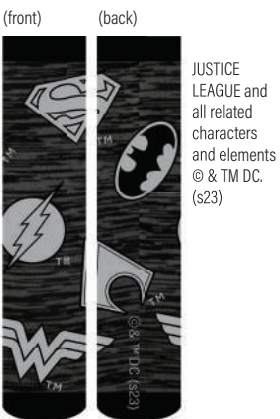

JUSTICE LEAGUE

DMJUL Justice League