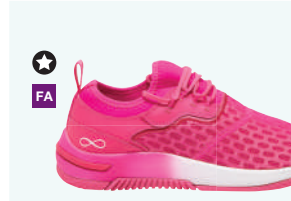

★
FA
BBEC
Black/Electro Coral
Sizes: 6-10,11

★
FA
PWNF
Pewter/Neon Fade
Sizes: 6-10,11

W
R
MISB/MISZ
Microchip/Sky Blue

WHCT
White/Celestial

★
FA
EPWF
Electric Pink/White
Sizes: 6-10,11

W
R
BCWI/BCWZ
Black/White

W
R
NYPE/NYPZ
Navy/Peony

★
FA
MRSF
Microchip/Sunshine Fade
Sizes: 6-10,11

R
BKRF
Black/Reflective

WEBK
White/Black

Bolt

Heel height: 1¾”
Sizes: 5-10,11 (unless noted)

With a breathable, flexible knit upper and ultra-cushiony midsole with airbag, the beautiful Bolt is designed for all-day comfort.