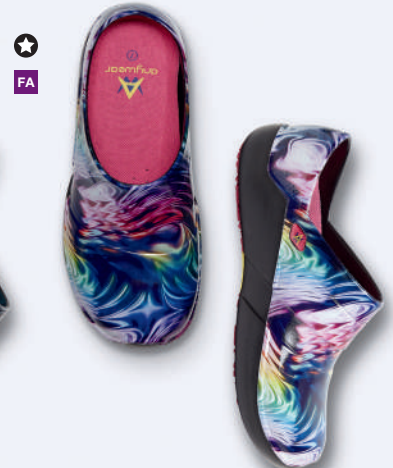

RAWA
Rainbow Waves

Features

- High-rebound IMEVA upper and midsole for exceptional cushioning and shock absorption
- Removable EVA insole with ventilation holes for comfort and breathability
- Odor-fighting technology in the insole
- Soft, rounded, and roomy toe box for a comfortable fit
- Oil- and slip-resistant rubber outsole