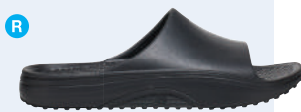

BAKK
Black
Size: 5-14