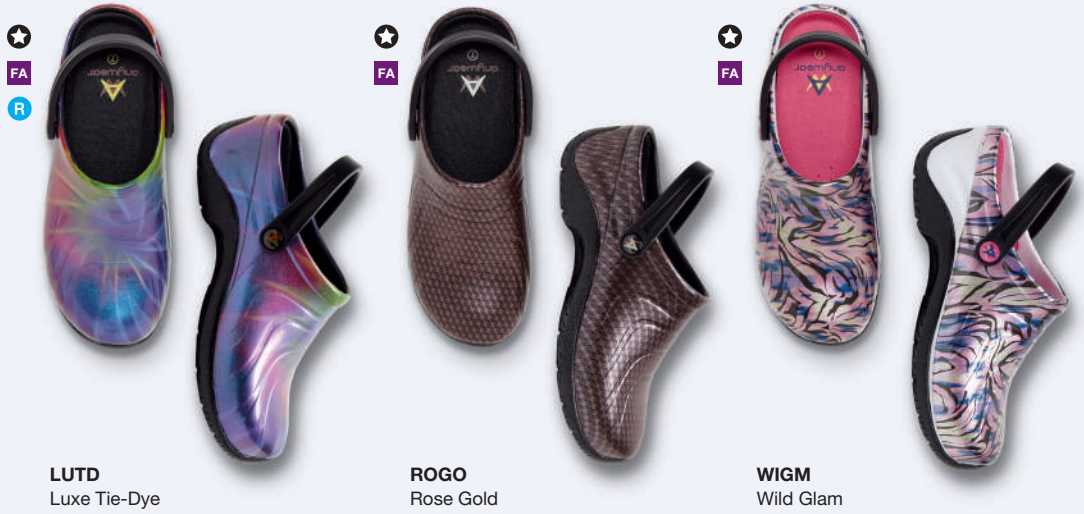

Form and function meet extraordinary comfort and colorful style in this bestselling clog.

LVSR
Loving Stars

DAPA
Dancing Palm

RAWA
Rainbow Waves

Features

- High-rebound IMEVA upper and midsole for exceptional cushioning and shock absorption
- Removable EVA insole with ventilation holes for comfort and breathability
- Odor-fighting technology in the insole
- Soft, rounded, and roomy toe box for a comfortable fit
- Oil- and slip-resistant rubber outsole

LUTD
Luxe Tie-Dye

ROGO
Rose Gold

WIGM
Wild Glam

Features

- High-rebound IMEVA upper and midsole for exceptional cushioning and shock absorption
- Removable EVA insole with ventilation holes for comfort and breathability
- Odor-fighting technology in the insole
- Adjustable back strap for a better fit
- New! Oil- and slip-resistant rubber outsole