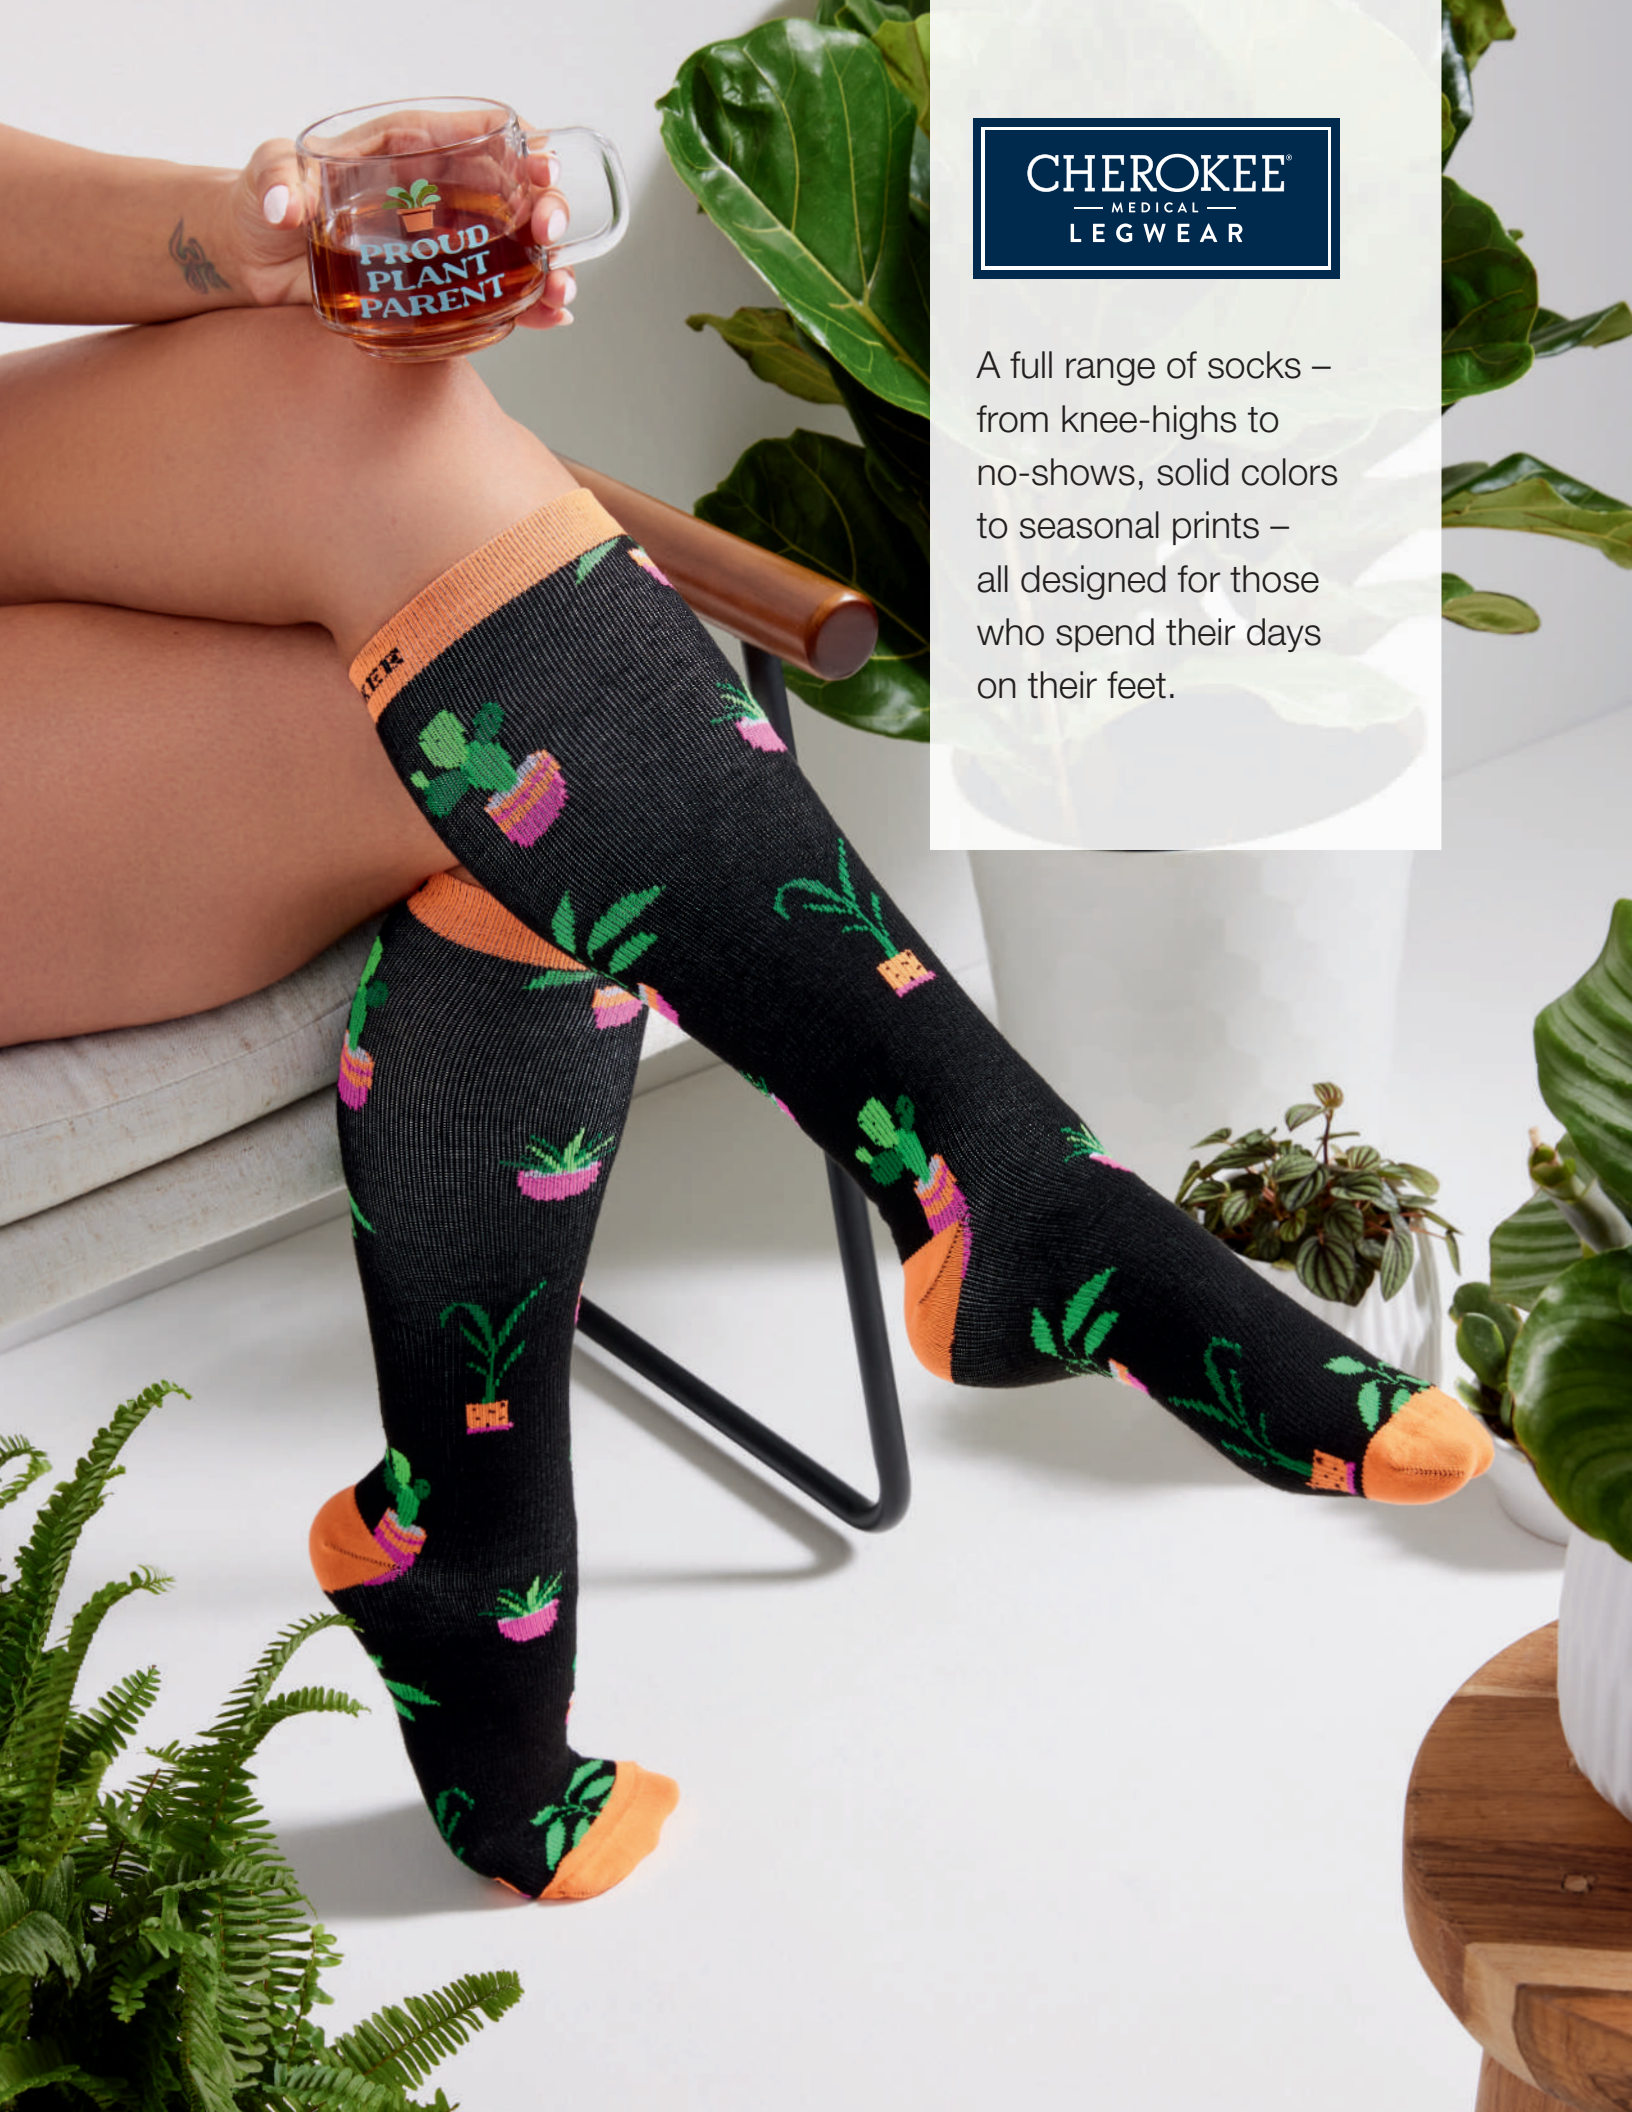

CHEROKEE®
— MEDICAL —
LEGWEAR

A full range of socks – from knee-highs to no-shows, solid colors to seasonal prints – all designed for those who spend their days on their feet.