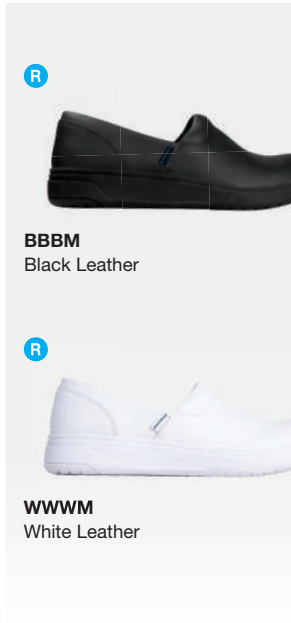

LQLM
 Liquid Lime

OLVW
 Olive
 Size: 5-14

SUCO
 Sunkiss Coral

Classic Nursing Shoes At A Great Price

The gold standard in medical footwear, popular with nursing students and large groups, Cherokee delivers classic style and durable leather construction, at a great value.

Melody

Heel height: 1¼"
Sizes: 5-10, 11

Features

- Genuine leather upper
- Lightweight and flexible
- Excellent shock absorption
- Molded memory-foam insole
- Ergonomically engineered sole with arch support
- Slip-resistant rubber outsole
- New Medium+ Fit features a slightly wider toe box
- Width: M+