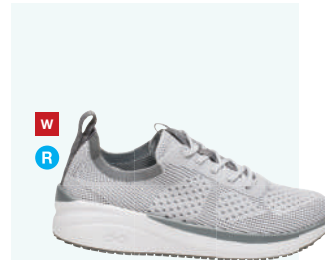

W
R
MIWI/MIWZ
Microchip/White