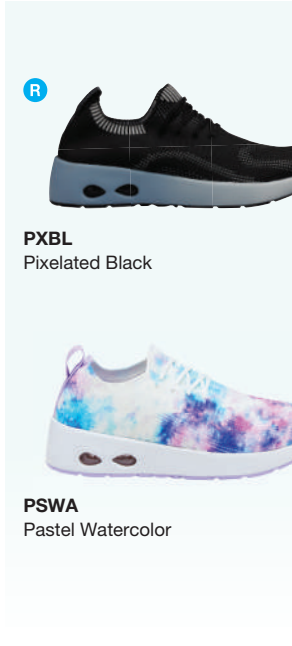

PSWA
Pastel Watercolor

PXBL
Pixelated Black