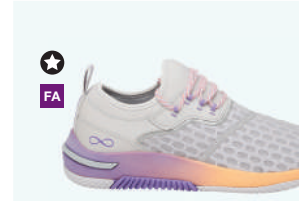

★
FA
BBEC
Black/Electro Coral
Sizes: 6-10,11

★
FA
PWNF
Pewter/Neon Fade
Sizes: 6-10,11

W
R
MISB/MISZ
Microchip/Sky Blue

WHCT
White/Celestial

★
FA
EPWF
Electric Pink/White
Sizes: 6-10,11

W
R
BCWI/BCWZ
Black/White

W
R
NYPE/NYPZ
Navy/Peony

★
FA
MRSF
Microchip/Sunshine Fade
Sizes: 6-10,11

R
BKRF
Black/Reflective

WEBK
White/Black

Bolt

Heel height: 1¾”
Sizes: 5-10,11 (unless noted)

With a breathable, flexible knit upper and ultra-cushiony midsole with airbag, the beautiful Bolt is designed for all-day comfort.