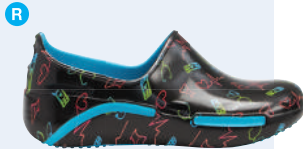

ARTH
Art of Healing