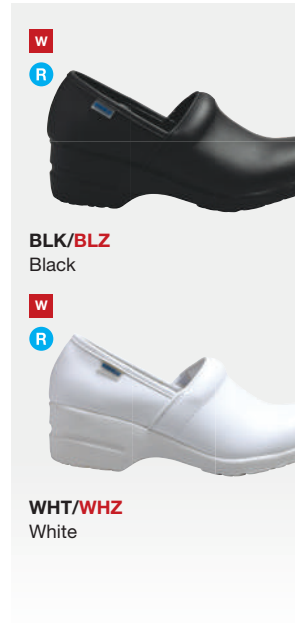

Melody

Heel height: 1¼"
Sizes: 5-10, 11

Features

- Genuine leather upper
- Lightweight and flexible
- Excellent shock absorption
- Molded memory-foam insole
- Ergonomically engineered sole with arch support
- Slip-resistant rubber outsole
- New Medium+ Fit features a slightly wider toe box
- Width: M+

R

BBBM
Black Leather

R

WWWM
White Leather

Harmony

Heel height: 1¼"
Sizes: 5-10, 11 (Wide: 7-10, 11)

Features

- Durable leather upper
- Padded collar for comfort
- Moisture-absorbing lining for a drier environment
- Lightweight molded outsole
- Heel height: 1¼"
- Width: M, W